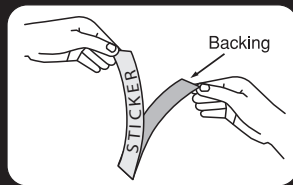

# 自黏貼標系列-使用範例 Self-Adhesive Decals Application Instruction

**1** Clean surface to remove dirt , and grease.

\* 清潔車架

**2** Remove backing from paper.

\* 撕去底紙

**3** Position the sticker carefully.

\* 貼上貼紙

**4** Rub the sticker with a clean cloth.  
Be sure that you've covered the entire sticker area.