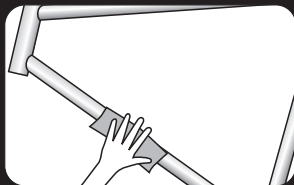

# 自黏貼標系列-使用範例 Self-Adhesive Decals Application Instruction

**1** Clean surface to remove dirt , and grease.

\* 清潔車架

**2** Remove backing from paper.

\* 撕去底紙

**3** Position the sticker carefully.

\* 貼上貼紙

**4** Rub the sticker with a clean cloth.  
Be sure that you've covered the entire sticker area.