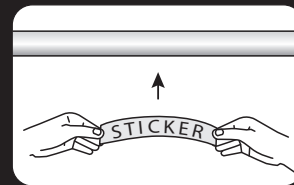

# 自黏貼標系列-使用範例 Self-Adhesive Decals Application Instruction

**1** Clean surface to remove dirt , and grease.

\* 清潔車架

**2** Remove backing from paper.

\* 撕去底紙

**3** Position the sticker carefully.

\* 貼上貼紙

**4** Rub the sticker with a clean cloth.  
Be sure that you've covered the entire sticker area.